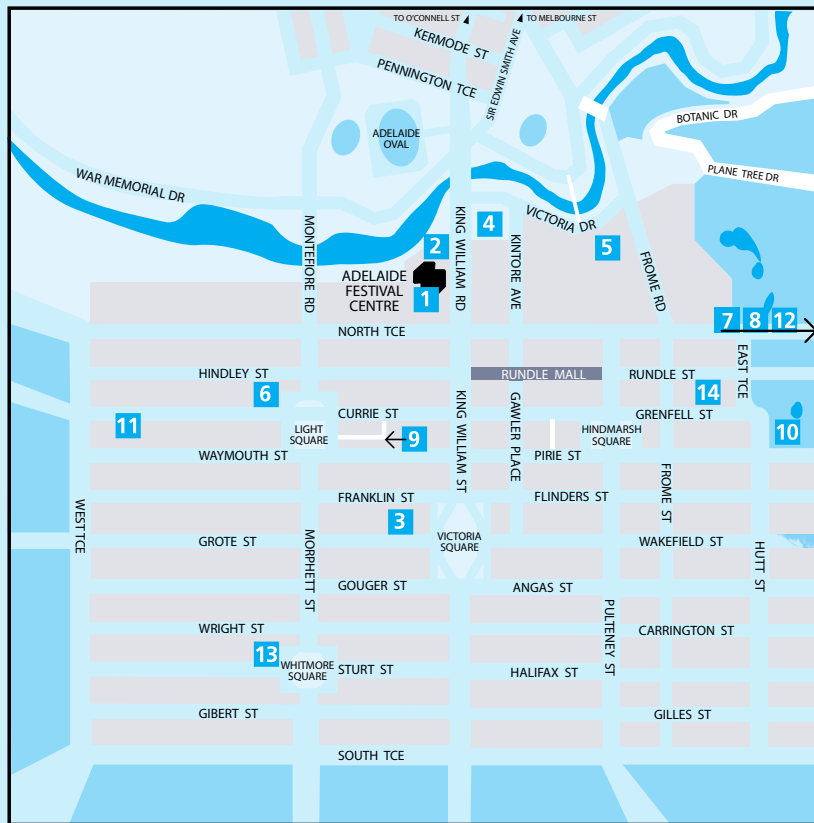

# APAM 2010 MAR 2

- 1** ADELAIDE FESTIVAL CENTRE
- 2** ADELAIDE FESTIVAL HUB  
THE FAMOUS SPIEGELTENT
- 3** HER MAJESTY'S THEATRE  
Australian Dance Theatre
- 4** TORRENS PARADE GROUND  
Circus OZ
- 5** SCOTT THEATRE  
Company B / Black Swan
- 6** ADELAIDE CENTRE  
FOR THE ARTS  
Lucy Guerin Inc
- 7** FORGE THEATRE  
Slingsby
- 8** ODEON THEATRE  
The Border Project
- 9** QUEEN'S THEATRE  
The Eleventh Hour
- 10** GARDEN OF UNEARTHLY  
DELIGHTS  
Ali McGregor  
Asphyxia
- 11** EDINBURGH CASTLE  
Ladykillers
- 12** NORWOOD CONCERT HALL  
Version 1.0
- 13** ST LUKE'S CHURCH HALL  
Fleur Elise Noble
- 14** UNIVERSAL WINE BAR  
APAM Late Night Bar