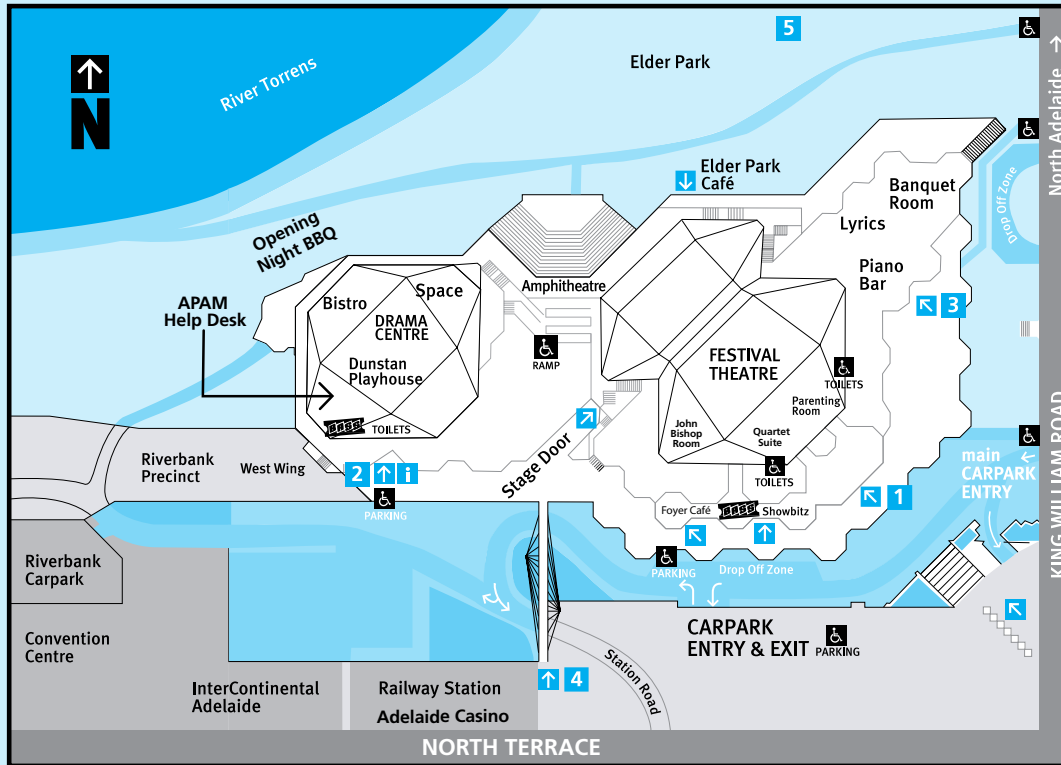

# ARAM 2010 MAR 1

- ↖ ENTRY GROUND LEVEL  
 All marked entrances are suitable for wheelchairs
- 1 FESTIVAL THEATRE ENTRY  
 Festival Theatre  
 Foyer Café  
 John Bishop Room  
 Quartet Suite
- 2 APAM MAIN VENUE  
 DRAMA CENTRE ENTRY  
 Dunstan Playhouse  
 Bistro  
 Help Desk  
 APAM BASS &  
 Fringetix Ticket Sales
- 3 ENTRY to  
 Banquet Room  
 Piano Bar  
 Lyrics  
 Festival Theatre
- 4 BRIDGE to  
 Plaza Level
- 5 ADELAIDE FESTIVAL HUB  
 The Famous Spiegelentz